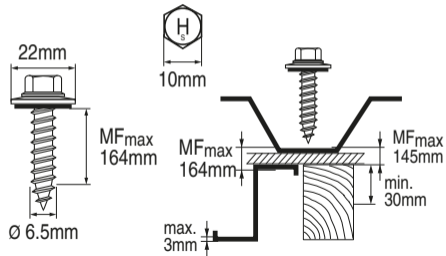

S-MP 73S 6.5x175

#285216

Rostfrei / Inox / Stainless

2081923-07.2023