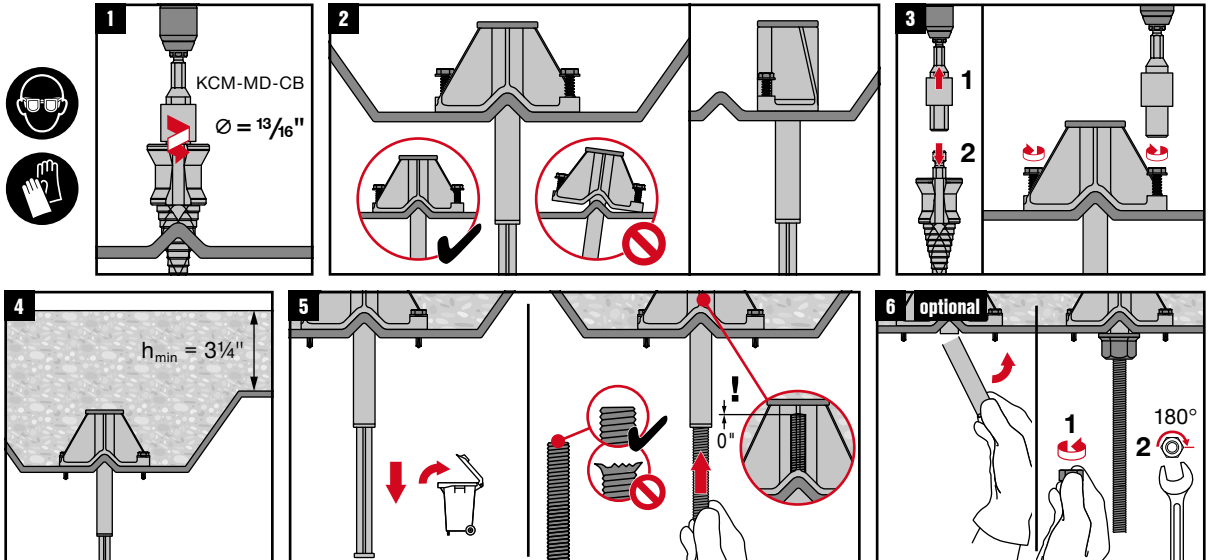

KCC-MD Short Plate 1/2"

2277311-10.2024

45 KWIK CAST CONNECT
KCC-MD S 1/2"
ORG-ORG
#2268104

Info | Shop

qr.hilti.com/2268104

Batch Tracking
Information

Made in Taiwan
Hilti = trademark of Hilti Corp., Schaun, LI